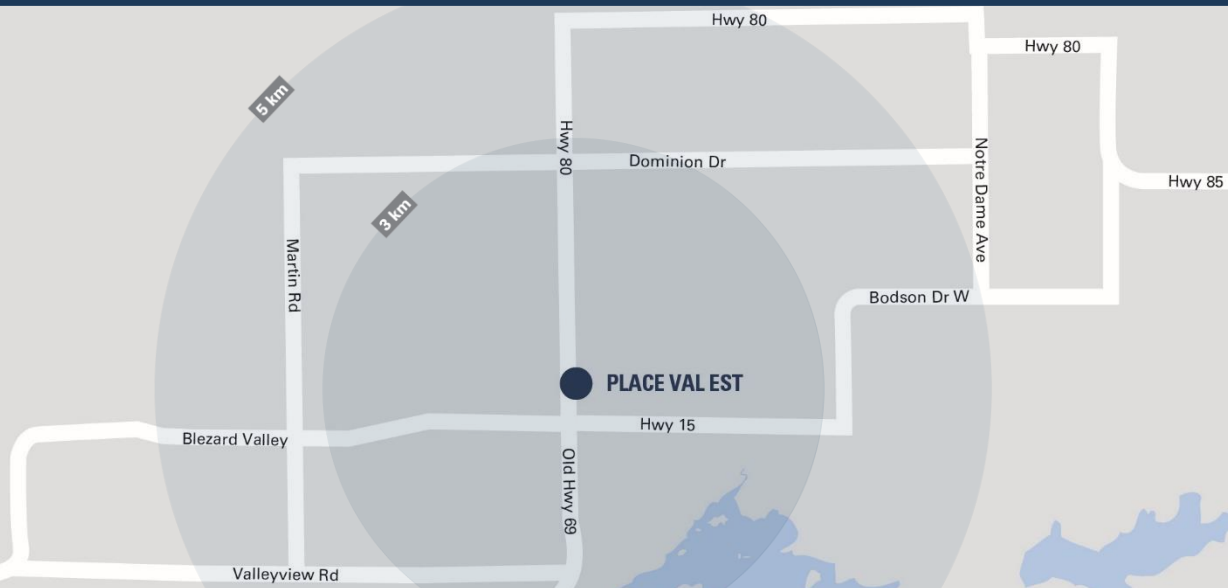

### 3 KM TRADE AREA

### 5 KM TRADE AREA

Based on 2011 Census  
**POPULATION**

2011 Census	8,702	16,061
2016 Estimated	8,982	16,337
Age Breakdown:		
15-19	638	1,160
20-29	1,105	2,042
30-39	1,204	2,173
40-49	1,321	2,418
50-59	1,321	2,532
60-64	503	948
Total Household	3,064	5,771
Average Household Income	\$100,728	\$100,100

## ETHNIC BREAKDOWN

<b>Total Other Minority Population</b>	8,767	16,195
Asian	61	97

Stats Canada 2011

Traffic Counts On Old Hwy 69 5,800

Address: 3140 Hwy 69 N, Val Caron, ON

Main Intersection: Hwy 15 & Hwy 80