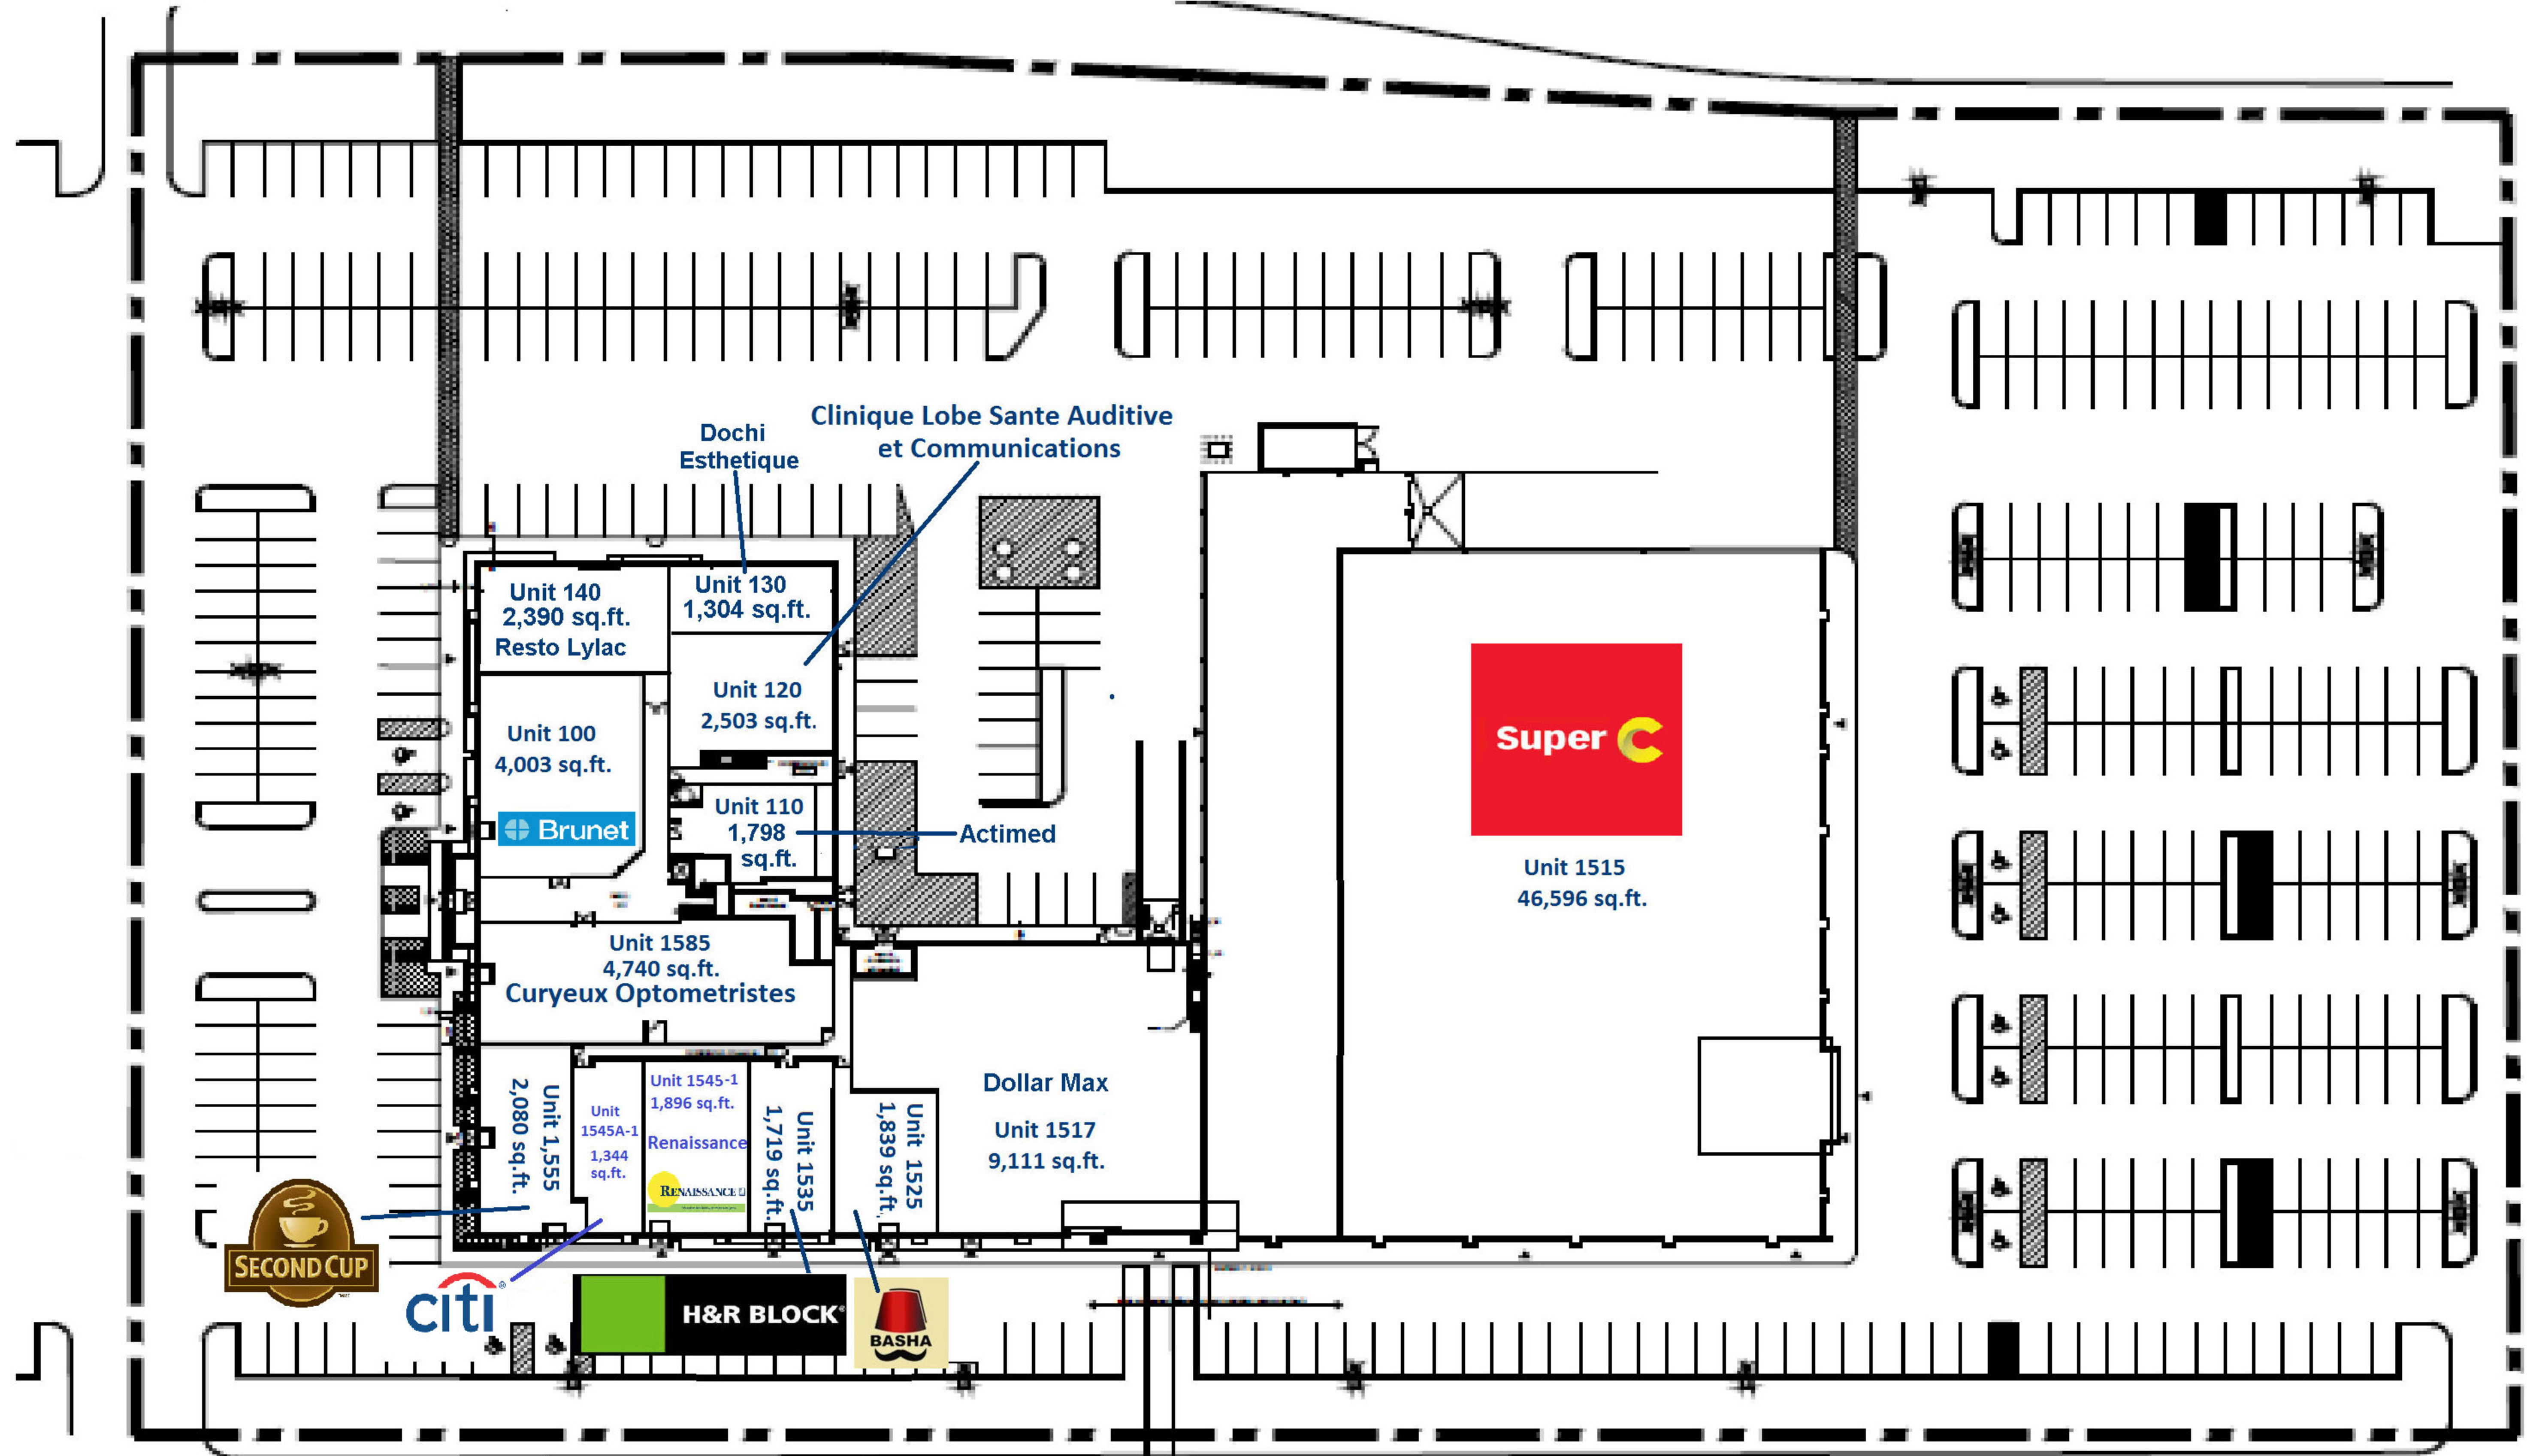

Traffic Counts On Boul Thimens 11,290

Address: 1605 Marcel-Laurin Boul, Saint-Laurent, Quebec

Main Intersection: Rue Poirier & Boul Marcel Laurin

Marcel-Laurin Shopping Centre

1605 Boulevard Marcel-Laurin, Saint Laurent, QC

LEVEL ONE

Marcel-Laurin Shopping Centre

1605 Boulevard Marcel-Laurin, Saint Laurent, QC

LEVEL TWO