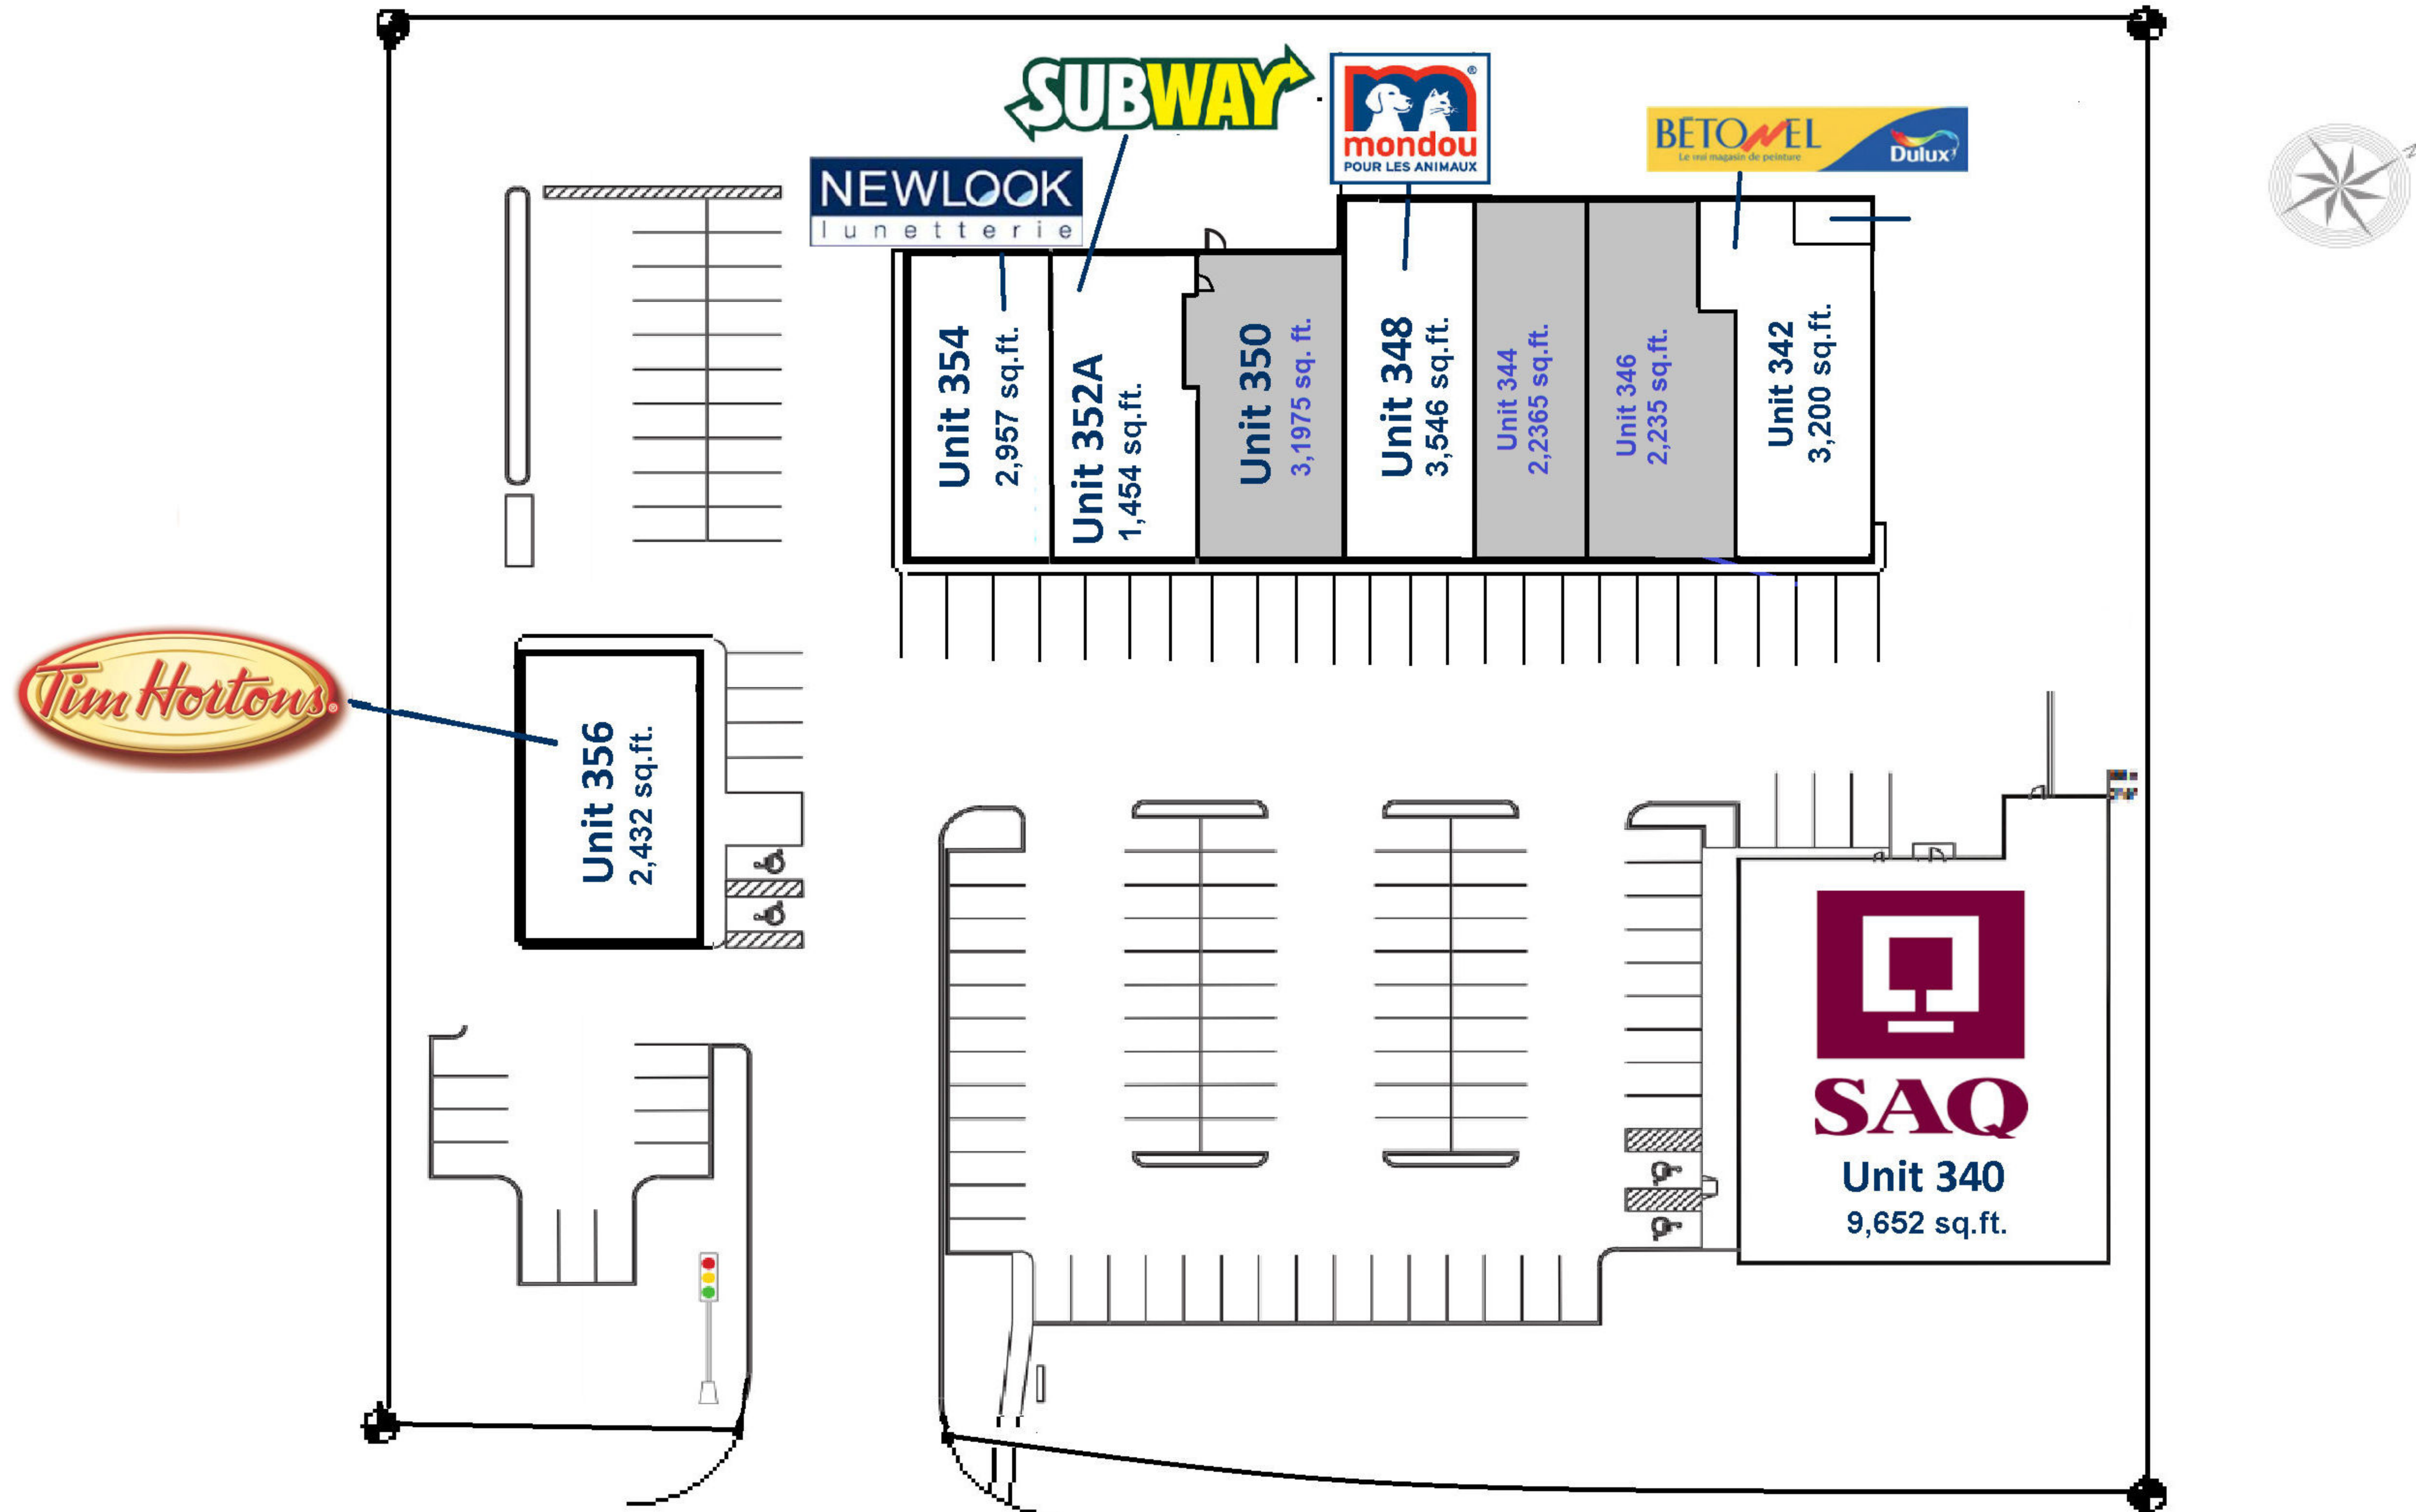

Sorel Shopping Centre

340-356 Boulevard Poliquin, Sorel-Tracy, QC

Boulevard Poliquin

PARTNERS

REIT

249 Saunders Road, Unit 3
Barrie, ON L4N 9A3

Tel: 416-855-3313 ext. 444
Toll Free: 1-844-474-9620

The information contained herein has been obtained from sources deemed to be reliable but does not form part of any future contract and is subject to independent verification by the reader. The property is subject to prior letting, withdrawal from the market and without any notice.