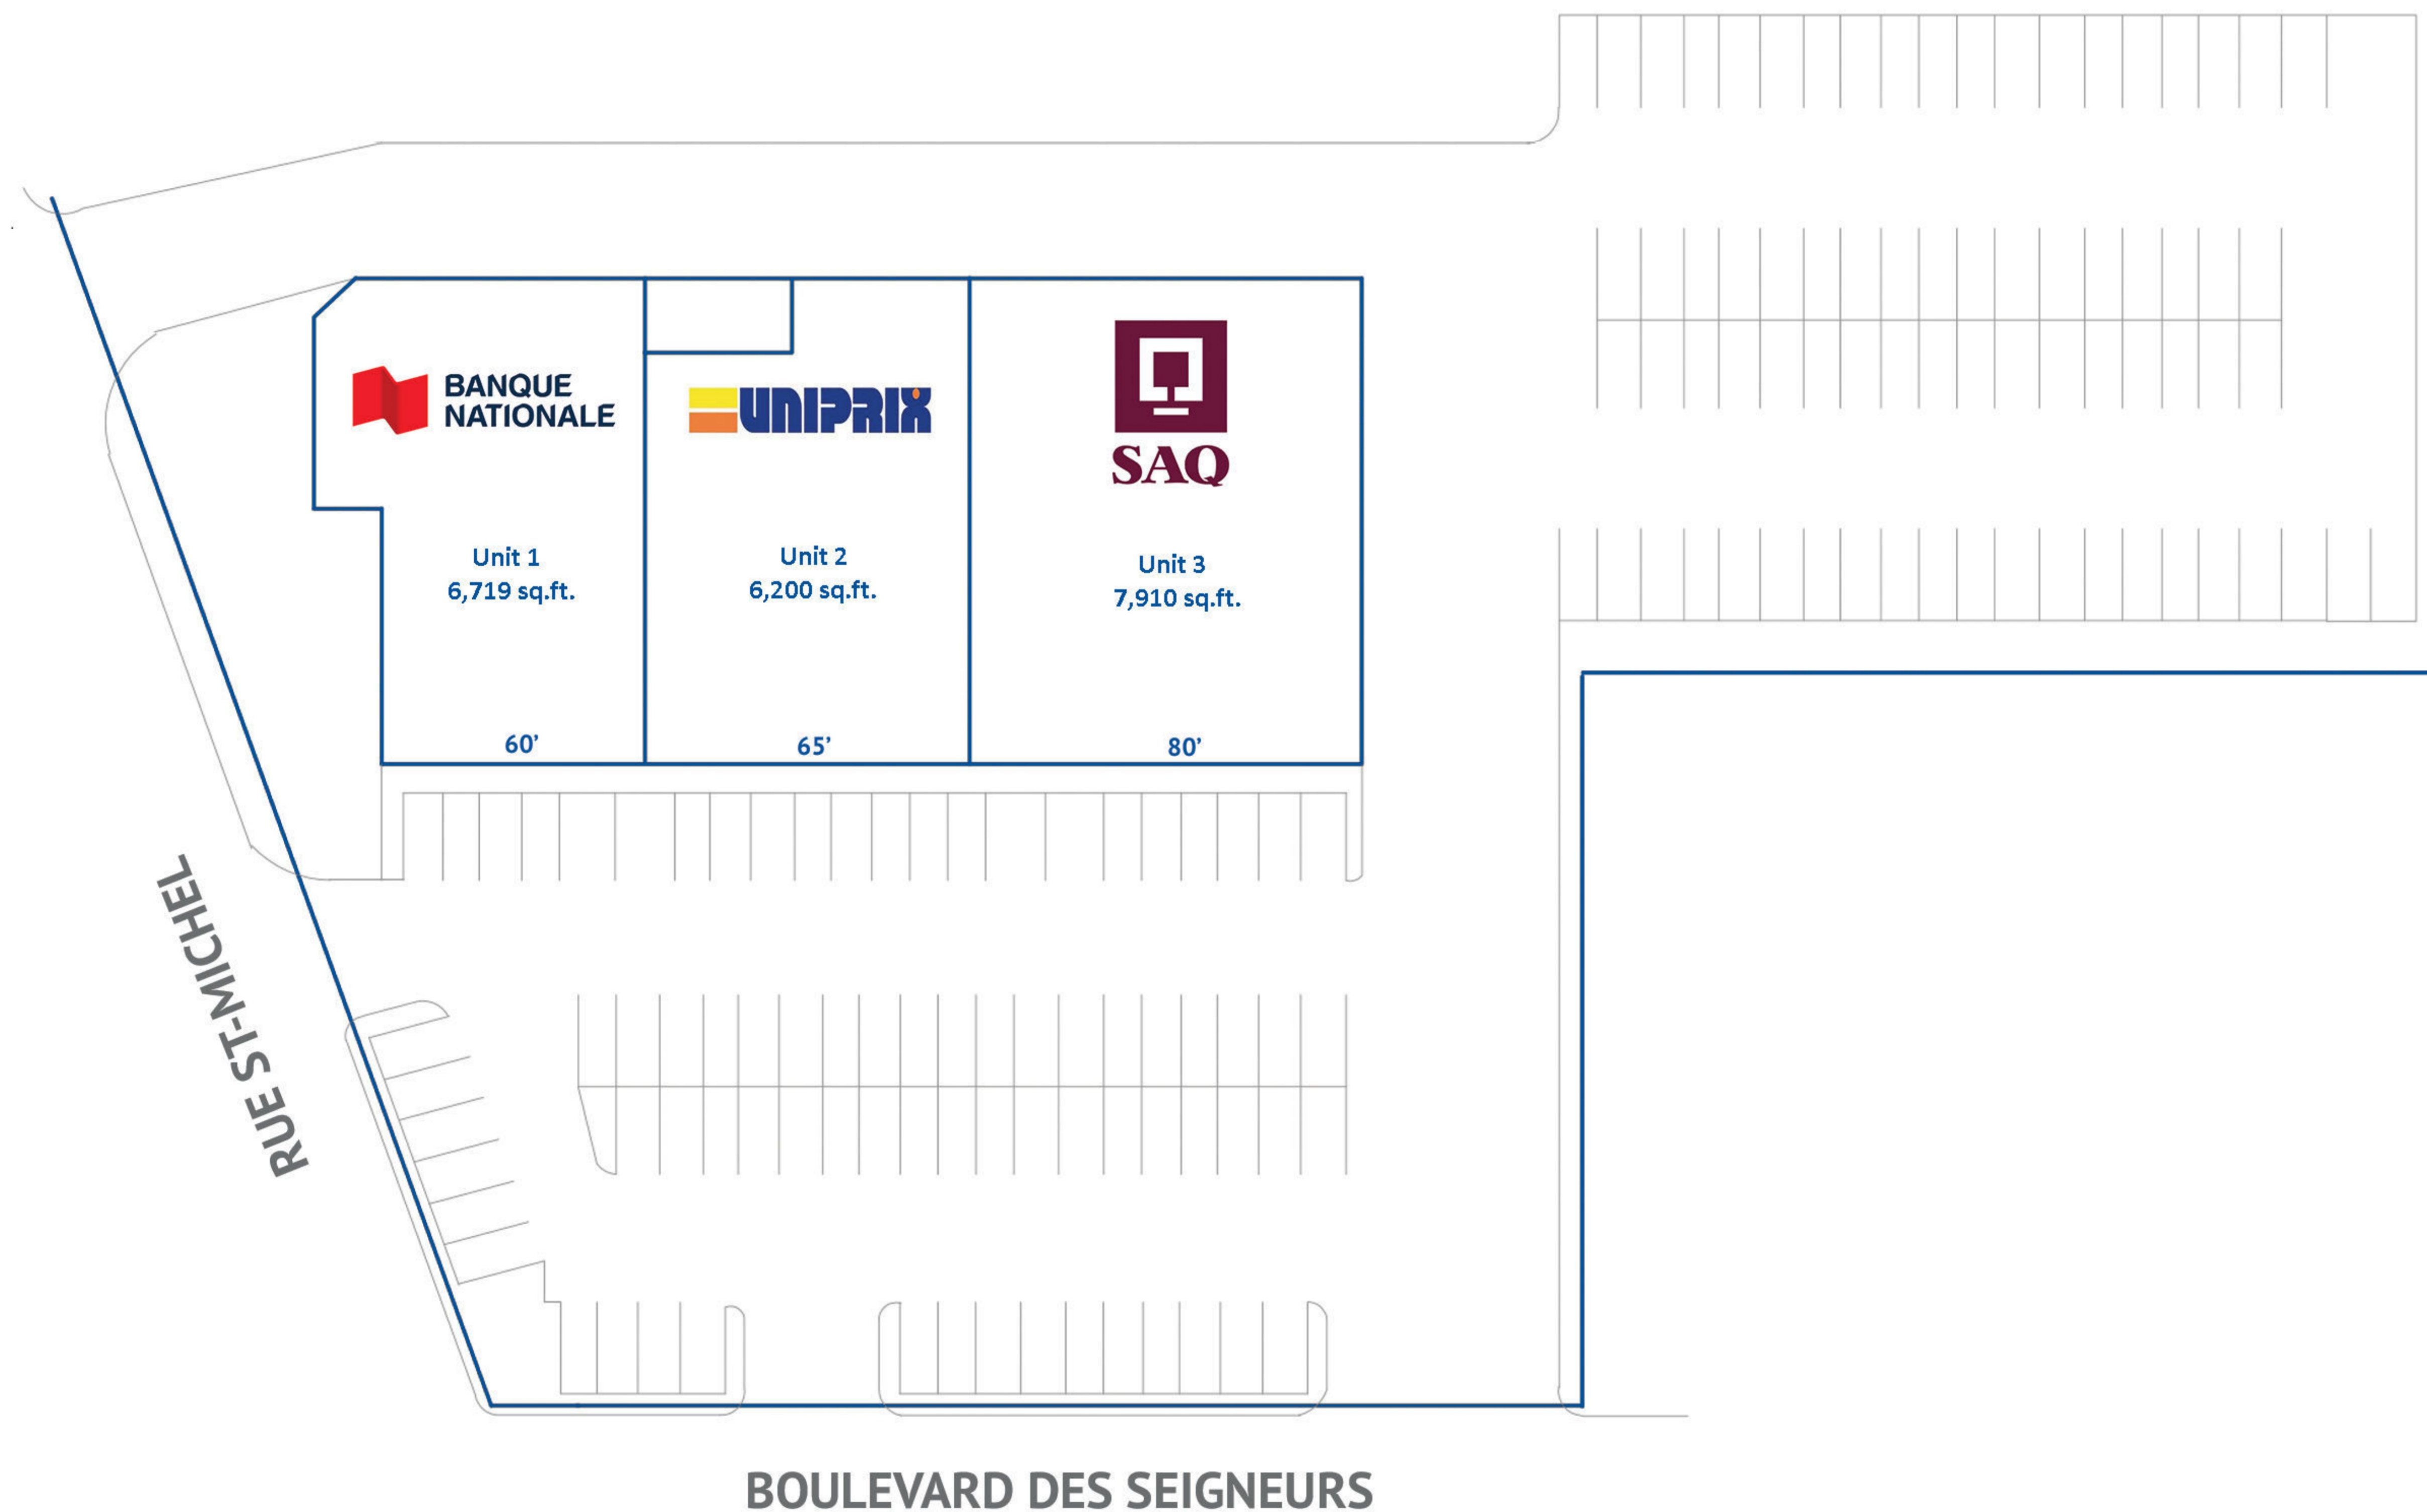

Plaza des Seigneurs

1080-1100 Boulevard des Seigneurs, Terrebonne, QC

PARTNERS REIT

249 Saunders Road, Unit 3
Barrie, ON L4N 9A3

Tel: 416-855-3313 ext. 444
Toll Free: 1-844-474-9620

The information contained herein has been obtained from sources deemed to be reliable but does not form part of any future contract and is subject to independent verification by the reader. The property is subject to prior letting, withdrawal from the market and without any notice.