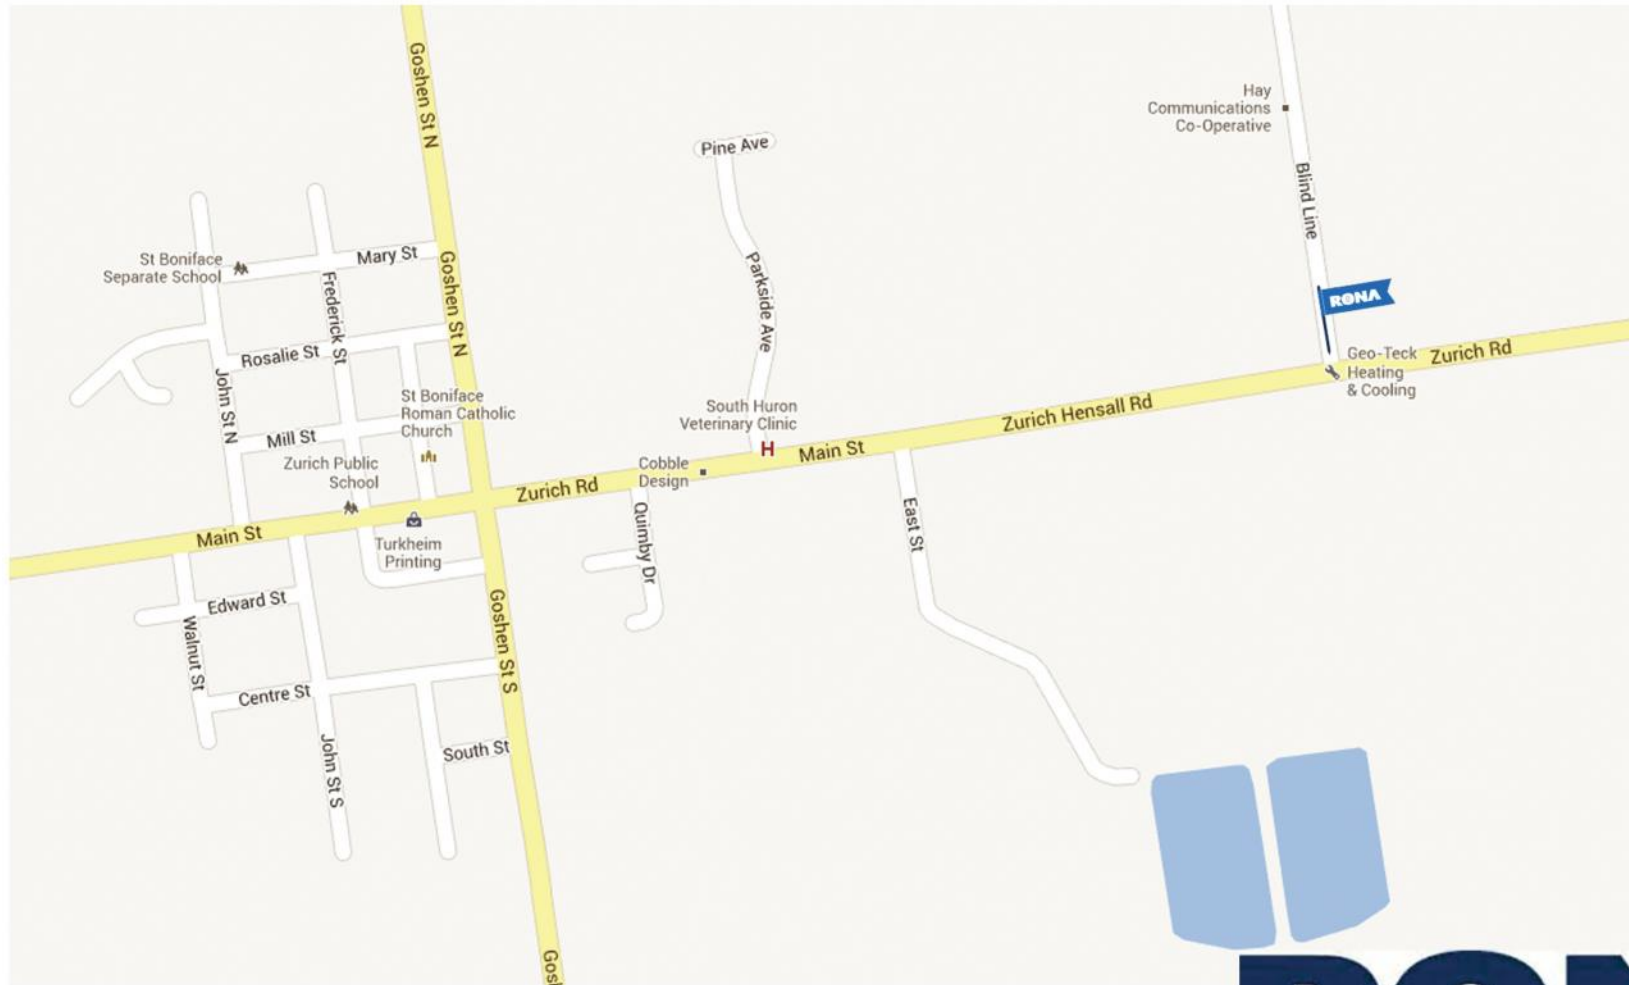

# Rona - Zurich

42 Main Street, Zurich, ON